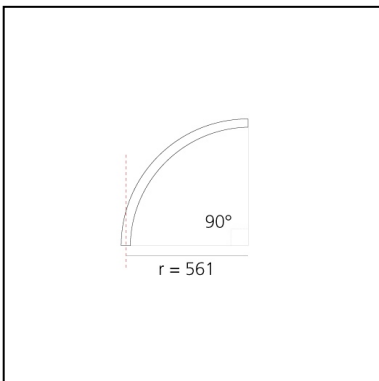

A.24 - Suspension Diffused Emission - Curved Elements - R=561mm - $\alpha=90^\circ$ - 4000K - Brushed Bronze

Carlotta de Bevilacqua

IP20    Dimmerable: 

LUMINAIRE

- Watt: **24W**
- Delivered lumens output: **2143lm**
- CCT: **4000K**
- Efficiency: **60%**
- Efficacy: **89.29lm/W**
- CRI: **80**

DIMENSIONS

- Width: **cm 2.7**
- Recessed depth: **cm 5.4**

SOURCES INCLUDED

- Category: **Led**
- Number: **1**
- Watt: **25W**
- Color temperature (K): **4000K**
- CRI: **80**
- Color Tolerance: **MacAdam 2SDCM**
- Service Life: **L70 (6K) 50000h**