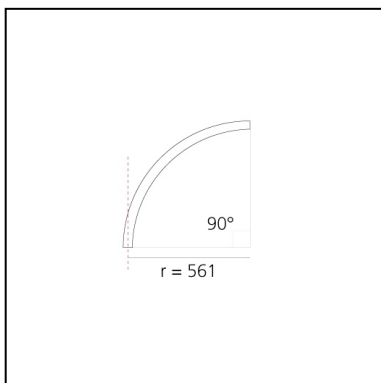

A.24 - Suspension Diffused Emission - Curved Elements - R=561mm - $\alpha=90^\circ$ - 4000K - Brushed Copper

Carlotta de Bevilacqua

IP20    Dimmerable: 

LUMINAIRE

- Watt: **24W**
- Delivered lumens output: **2143lm**
- CCT: **4000K**
- Efficiency: **60%**
- Efficacy: **89.29lm/W**
- CRI: **80**

DIMENSIONS

- Width: **cm 2.7**
- Recessed depth: **cm 5.4**

SOURCES INCLUDED

- Category: **Led**
- Number: **1**
- Watt: **25W**
- Color temperature (K): **4000K**
- CRI: **80**
- Color Tolerance: **MacAdam 2SDCM**
- Service Life: **L70 (6K) 50000h**