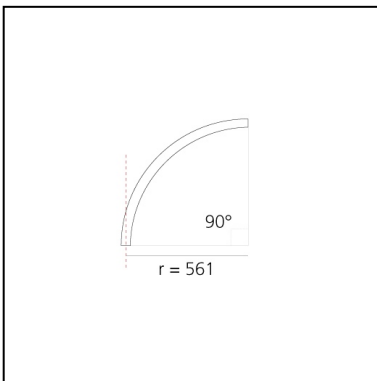

A.24 - Suspension Diffused Emission - Curved Elements - R=561mm - $\alpha=90^\circ$ - 4000K - Brushed Silver

Carlotta de Bevilacqua

IP20    Dimmerable: 

LUMINAIRE

- Watt: **24W**
- Delivered lumens output: **2143lm**
- CCT: **4000K**
- Efficiency: **60%**
- Efficacy: **89.29lm/W**
- CRI: **80**

DIMENSIONS

- Width: **cm 2.7**
- Recessed depth: **cm 5.4**

SOURCES INCLUDED

- Category: **Led**
- Number: **1**
- Watt: **25W**
- Color temperature (K): **4000K**
- CRI: **80**
- Color Tolerance: **MacAdam 2SDCM**
- Service Life: **L70 (6K) 50000h**