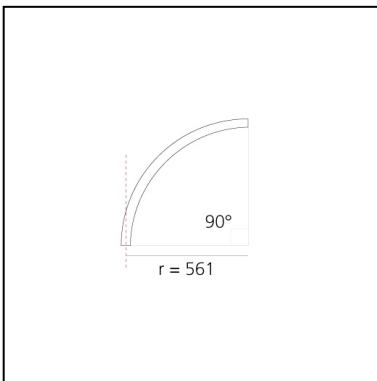

A.24 - Suspension Diffused Emission - Curved Elements - R=561mm - $\alpha=90^\circ$ - 4000K - White

Carlotta de Bevilacqua

IP20    Dimmerable: 

LUMINAIRE

- Watt: **24W**
- Delivered lumens output: **2143lm**
- CCT: **4000K**
- Efficiency: **60%**
- Efficacy: **89.29lm/W**
- CRI: **80**

DIMENSIONS

- Width: **cm 2.7**
- Recessed depth: **cm 5.4**

SOURCES INCLUDED

- Category: **Led**
- Number: **1**
- Watt: **25W**
- Color temperature (K): **4000K**
- CRI: **80**
- Color Tolerance: **MacAdam 2SDCM**
- Service Life: **L70 (6K) 50000h**