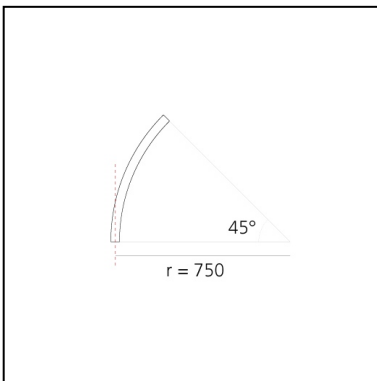

A.24 - Suspension Diffused Emission - Curved Elements - R=750mm - $\alpha=45^\circ$ - 2700K - Black

Carlotta de Bevilacqua

IP20    Dimmerable: 

LUMINAIRE

- Watt: **16W**
- Delivered lumens output: **1347lm**
- CCT: **2700K**
- Efficiency: **60%**
- Efficacy: **84.19lm/W**
- CRI: **80**

DIMENSIONS

- Width: **cm 2.7**
- Recessed depth: **cm 5.4**

SOURCES INCLUDED

- Category: **Led**
- Number: **1**
- Watt: **17W**
- Color temperature (K): **2700K**
- Color Tolerance: **MacAdam 2SDCM**
- Service Life: **L70 (6K) 50000h**