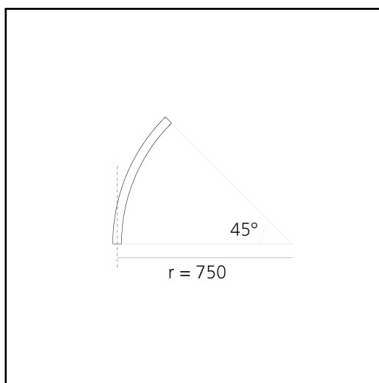

A.24 - Suspension Diffused Emission - Curved Elements - R=750mm - $\alpha=45^\circ$ - 2700K - Brushed Bronze

Carlotta de Bevilacqua

IP20    Dimmerable: 

LUMINAIRE

- Watt: **16W**
- Delivered lumens output: **1347lm**
- CCT: **2700K**
- Efficiency: **60%**
- Efficacy: **84.19lm/W**
- CRI: **80**

DIMENSIONS

- Width: **cm 2.7**
- Recessed depth: **cm 5.4**

SOURCES INCLUDED

- Category: **Led**
- Number: **1**
- Watt: **17W**
- Color temperature (K): **2700K**
- Color Tolerance: **MacAdam 2SDCM**
- Service Life: **L70 (6K) 50000h**