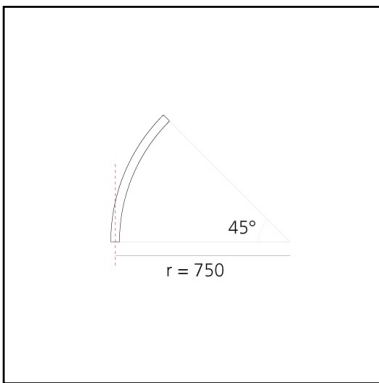

A.24 - Suspension Diffused Emission - Curved Elements - R=750mm - $\alpha=45^\circ$ - 2700K - Brushed Copper

Carlotta de Bevilacqua

IP20    Dimmerable: 

LUMINAIRE

- Watt: **16W**
- Delivered lumens output: **1347lm**
- CCT: **2700K**
- Efficiency: **60%**
- Efficacy: **84.19lm/W**
- CRI: **80**

DIMENSIONS

- Width: **cm 2.7**
- Recessed depth: **cm 5.4**

SOURCES INCLUDED

- Category: **Led**
- Number: **1**
- Watt: **17W**
- Color temperature (K): **2700K**
- Color Tolerance: **MacAdam 2SDCM**
- Service Life: **L70 (6K) 50000h**