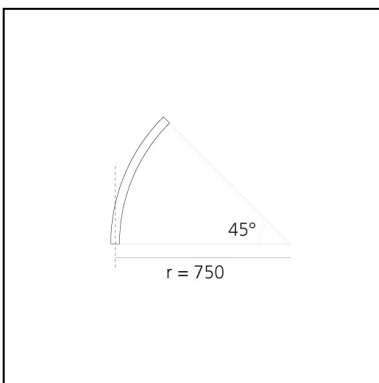

A.24 - Suspension Diffused Emission - Curved Elements - R=750mm - $\alpha=45^\circ$ - 2700K - Brushed Silver

Carlotta de Bevilacqua

IP20    Dimmerable: 

LUMINAIRE

- Watt: **16W**
- Delivered lumens output: **1347lm**
- CCT: **2700K**
- Efficiency: **60%**
- Efficacy: **84.19lm/W**
- CRI: **80**

DIMENSIONS

- Width: **cm 2.7**
- Recessed depth: **cm 5.4**

SOURCES INCLUDED

- Category: **Led**
- Number: **1**
- Watt: **17W**
- Color temperature (K): **2700K**
- Color Tolerance: **MacAdam 2SDCM**
- Service Life: **L70 (6K) 50000h**