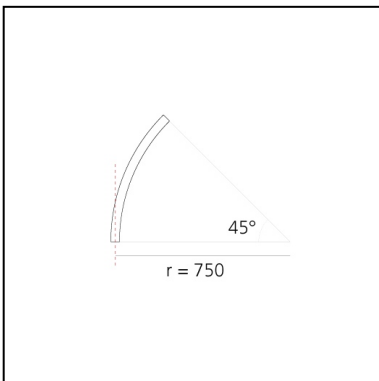

A.24 - Suspension Diffused Emission - Curved Elements - R=750mm - $\alpha=45^\circ$ - 2700K - White

Carlotta de Bevilacqua

IP20    Dimmerable: 

LUMINAIRE

- Watt: **16W**
- Delivered lumens output: **1347lm**
- CCT: **2700K**
- Efficiency: **60%**
- Efficacy: **84.19lm/W**
- CRI: **80**

DIMENSIONS

- Width: **cm 2.7**
- Recessed depth: **cm 5.4**

SOURCES INCLUDED

- Category: **Led**
- Number: **1**
- Watt: **17W**
- Color temperature (K): **2700K**
- Color Tolerance: **MacAdam 2SDCM**
- Service Life: **L70 (6K) 50000h**