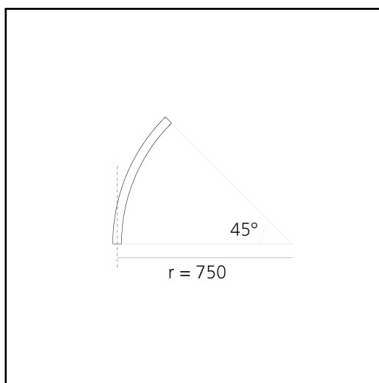

A.24 - Suspension Diffused Emission - Curved Elements - R=750mm - $\alpha=45^\circ$ - 3000K - Black

Carlotta de Bevilacqua

IP20    Dimmerable: 

LUMINAIRE

- Watt: **16W**
- Delivered lumens output: **1367lm**
- CCT: **3000K**
- Efficiency: **60%**
- Efficacy: **85.46lm/W**
- CRI: **80**

DIMENSIONS

- Width: **cm 2.7**
- Recessed depth: **cm 5.4**

SOURCES INCLUDED

- Category: **Led**
- Number: **1**
- Watt: **17W**
- Color temperature (K): **3000K**
- Color Tolerance: **MacAdam 2SDCM**
- Service Life: **L70 (6K) 50000h**