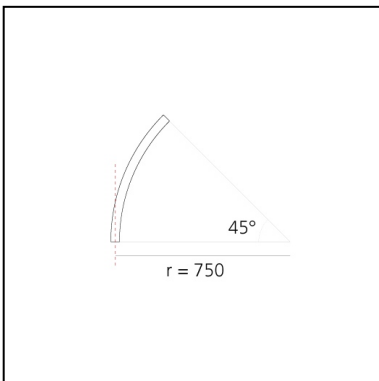

A.24 - Suspension Diffused Emission - Curved Elements - R=750mm - $\alpha=45^\circ$ - 3000K - Brushed Bronze

Carlotta de Bevilacqua

IP20    Dimmerable: 

LUMINAIRE

- Watt: **16W**
- Delivered lumens output: **1367lm**
- CCT: **3000K**
- Efficiency: **60%**
- Efficacy: **85.46lm/W**
- CRI: **80**

DIMENSIONS

- Width: **cm 2.7**
- Recessed depth: **cm 5.4**

SOURCES INCLUDED

- Category: **Led**
- Number: **1**
- Watt: **17W**
- Color temperature (K): **3000K**
- Color Tolerance: **MacAdam 2SDCM**
- Service Life: **L70 (6K) 50000h**