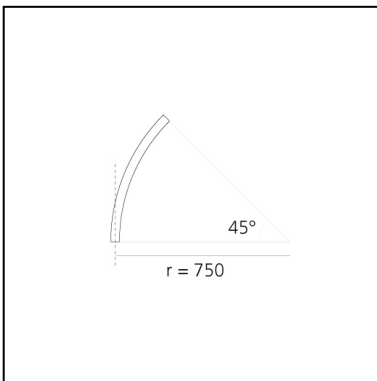

A.24 - Suspension Diffused Emission - Curved Elements - R=750mm - $\alpha=45^\circ$ - 3000K - Brushed Copper

Carlotta de Bevilacqua

IP20    Dimmerable: 

LUMINAIRE

- Watt: **16W**
- Delivered lumens output: **1367lm**
- CCT: **3000K**
- Efficiency: **60%**
- Efficacy: **85.46lm/W**
- CRI: **80**

DIMENSIONS

- Width: **cm 2.7**
- Recessed depth: **cm 5.4**

SOURCES INCLUDED

- Category: **Led**
- Number: **1**
- Watt: **17W**
- Color temperature (K): **3000K**
- Color Tolerance: **MacAdam 2SDCM**
- Service Life: **L70 (6K) 50000h**