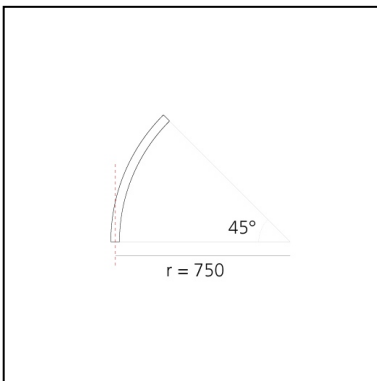

A.24 - Suspension Diffused Emission - Curved Elements - R=750mm - $\alpha=45^\circ$ - 3000K - Brushed Silver

Carlotta de Bevilacqua

IP20    Dimmerable: 

LUMINAIRE

- Watt: **16W**
- Delivered lumens output: **1367lm**
- CCT: **3000K**
- Efficiency: **60%**
- Efficacy: **85.46lm/W**
- CRI: **80**

DIMENSIONS

- Width: **cm 2.7**
- Recessed depth: **cm 5.4**

SOURCES INCLUDED

- Category: **Led**
- Number: **1**
- Watt: **17W**
- Color temperature (K): **3000K**
- Color Tolerance: **MacAdam 2SDCM**
- Service Life: **L70 (6K) 50000h**