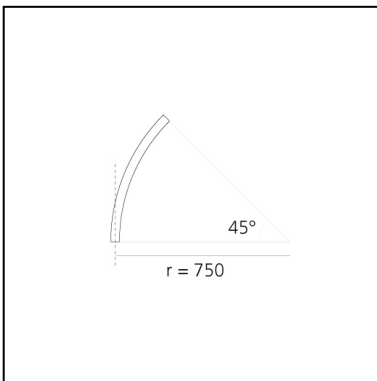

A.24 - Suspension Diffused Emission - Curved Elements - R=750mm - $\alpha=45^\circ$ - 3000K - White

Carlotta de Bevilacqua

IP20    Dimmerable: 

LUMINAIRE

- Watt: **16W**
- Delivered lumens output: **1367lm**
- CCT: **3000K**
- Efficiency: **60%**
- Efficacy: **85.46lm/W**
- CRI: **80**

DIMENSIONS

- Width: **cm 2.7**
- Recessed depth: **cm 5.4**

SOURCES INCLUDED

- Category: **Led**
- Number: **1**
- Watt: **17W**
- Color temperature (K): **3000K**
- Color Tolerance: **MacAdam 2SDCM**
- Service Life: **L70 (6K) 50000h**