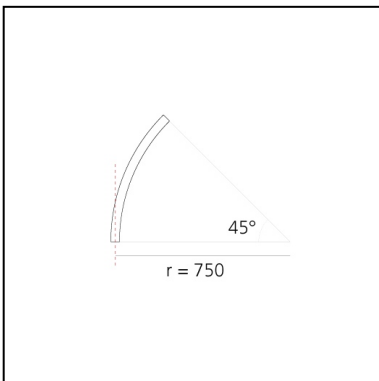

A.24 - Suspension Diffused Emission - Curved Elements - R=750mm - $\alpha=45^\circ$ - 4000K - Black

Carlotta de Bevilacqua

IP20    Dimmerable: 

LUMINAIRE

- Watt: **16W**
- Delivered lumens output: **1429lm**
- CCT: **4000K**
- Efficiency: **60%**
- Efficacy: **89.29lm/W**
- CRI: **80**

DIMENSIONS

- Width: **cm 2.7**
- Recessed depth: **cm 5.4**

SOURCES INCLUDED

- Category: **Led**
- Number: **1**
- Watt: **17W**
- Color temperature (K): **4000K**
- Color Tolerance: **MacAdam 2SDCM**
- Service Life: **L70 (6K) 50000h**