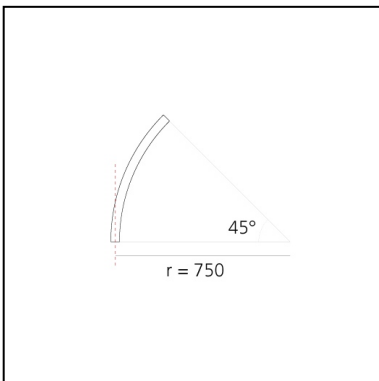

A.24 - Suspension Diffused Emission - Curved Elements - R=750mm - $\alpha=45^\circ$ - 4000K - Brushed Bronze

Carlotta de Bevilacqua

IP20    Dimmerable: 

LUMINAIRE

- Watt: **16W**
- Delivered lumens output: **1429lm**
- CCT: **4000K**
- Efficiency: **60%**
- Efficacy: **89.29lm/W**
- CRI: **80**

DIMENSIONS

- Width: **cm 2.7**
- Recessed depth: **cm 5.4**

SOURCES INCLUDED

- Category: **Led**
- Number: **1**
- Watt: **17W**
- Color temperature (K): **4000K**
- Color Tolerance: **MacAdam 2SDCM**
- Service Life: **L70 (6K) 50000h**