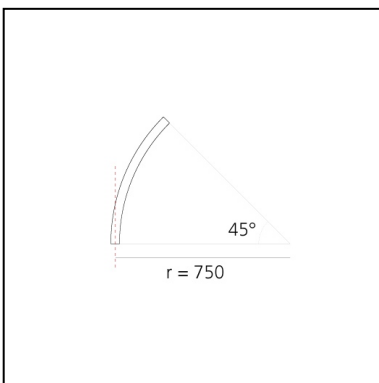

LUMINAIRE

- Watt: **16W**
- Delivered lumens output: **1429lm**
- CCT: **4000K**
- Efficiency: **60%**
- Efficacy: **89.29lm/W**
- CRI: **80**

Notes

For curved systems use only flexible opal diffusing screen. Do not mix flexible diffusing screen and opal diffusing screen.

*Uses 1 DALI address.

Each module, angle and curved elements are provided with mechanical and electrical joints and installation accessories.

1 suspension cable is also included.

End caps have to be ordered separately.

Opal diffusing screen has to be ordered separately.

Depending on the driver, the product can be undimmable or dimmable DALI.

DESCRIPTION

A.24 is a new comprehensive and flexible system to design light in space. A single profile, only 24 mm thick, can be installed in the recessed, ceiling or suspension mode to continuously follow the angles on a flat or three-dimensional surface. This profile hosts to a variety of performance options: diffused light, sharp optical units with three beam angles, or a smart magnetic track. This makes A.24 a flexible system, as well as an open platform to accommodate other products from the Architectural collection. The suspension version also features direct emission. The three solutions can be alternated to match the architecture and the room functions with utmost flexibility. The competence of Artemide is revealed by the quality of light, as well as by the ability of A.24 to freely move in space, with direct power connection points up to 14 metres apart.

PRODUCT CODE: AQ72218

FEATURES

- Article Code: **AQ72218**
- Colour: **Brushed Copper**
- Installation: **Suspension**
- Series: **Architectural Indoor**
- Environment: **Indoor**
- Emission: **Direct**
- design by: **Carlotta de Bevilacqua**

DIMENSIONS

- Width: **cm 2.7**
- Recessed depth: **cm 5.4**

SOURCES INCLUDED

- Category: **Led**
- Number: **1**
- Watt: **17W**
- Color temperature (K): **4000K**
- Color Tolerance: **MacAdam 2SDCM**
- Service Life: **L70 (6K) 50000h**