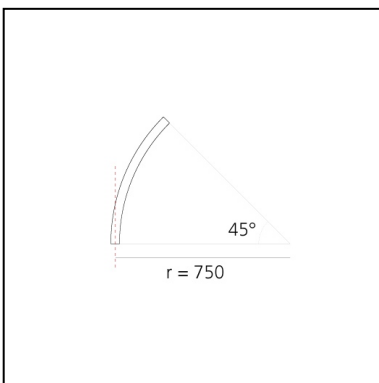

A.24 - Suspension Diffused Emission - Curved Elements - R=750mm - $\alpha=45^\circ$ - 4000K - Brushed Silver

Carlotta de Bevilacqua

IP20    Dimmerable: 

LUMINAIRE

- Watt: **16W**
- Delivered lumens output: **1429lm**
- CCT: **4000K**
- Efficiency: **60%**
- Efficacy: **89.29lm/W**
- CRI: **80**

DIMENSIONS

- Width: **cm 2.7**
- Recessed depth: **cm 5.4**

SOURCES INCLUDED

- Category: **Led**
- Number: **1**
- Watt: **17W**
- Color temperature (K): **4000K**
- Color Tolerance: **MacAdam 2SDCM**
- Service Life: **L70 (6K) 50000h**