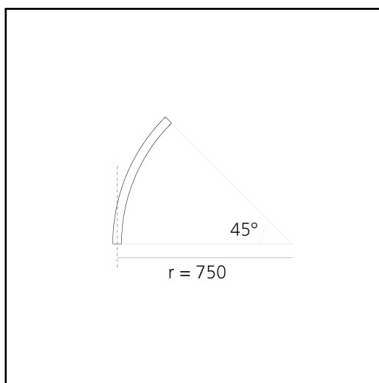

A.24 - Suspension Diffused Emission - Curved Elements - R=750mm - $\alpha=45^\circ$ - 4000K - White

Carlotta de Bevilacqua

IP20    Dimmerable: 

LUMINAIRE

- Watt: **16W**
- Delivered lumens output: **1429lm**
- CCT: **4000K**
- Efficiency: **60%**
- Efficacy: **89.29lm/W**
- CRI: **80**

DIMENSIONS

- Width: **cm 2.7**
- Recessed depth: **cm 5.4**

SOURCES INCLUDED

- Category: **Led**
- Number: **1**
- Watt: **17W**
- Color temperature (K): **4000K**
- Color Tolerance: **MacAdam 2SDCM**
- Service Life: **L70 (6K) 50000h**