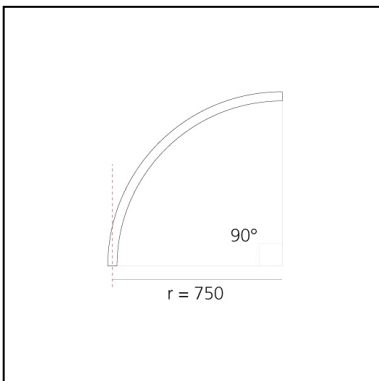

A.24 - Suspension Diffused Emission - Curved Elements - R=750mm - $\alpha=90^\circ$ - 2700K - Black

Carlotta de Bevilacqua

IP20    Dimmerable: 

LUMINAIRE

- Watt: **33W**
- Delivered lumens output: **2694lm**
- CCT: **2700K**
- Efficiency: **60%**
- Efficacy: **81.64lm/W**
- CRI: **80**

DIMENSIONS

- Width: **cm 2.7**
- Recessed depth: **cm 5.4**

SOURCES INCLUDED

- Category: **Led**
- Number: **1**
- Watt: **34W**
- Color temperature (K): **2700K**
- Color Tolerance: **MacAdam 2SDCM**
- Service Life: **L70 (6K) 50000h**