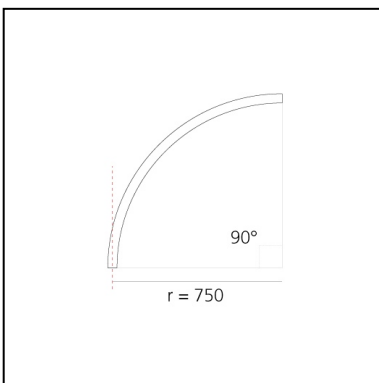

A.24 - Suspension Diffused Emission - Curved Elements - R=750mm - $\alpha=90^\circ$ - 2700K - Brushed Bronze

Carlotta de Bevilacqua

IP20    Dimmerable: 

LUMINAIRE

- Watt: **33W**
- Delivered lumens output: **2694lm**
- CCT: **2700K**
- Efficiency: **60%**
- Efficacy: **81.64lm/W**
- CRI: **80**

DIMENSIONS

- Width: **cm 2.7**
- Recessed depth: **cm 5.4**

SOURCES INCLUDED

- Category: **Led**
- Number: **1**
- Watt: **34W**
- Color temperature (K): **2700K**
- Color Tolerance: **MacAdam 2SDCM**
- Service Life: **L70 (6K) 50000h**