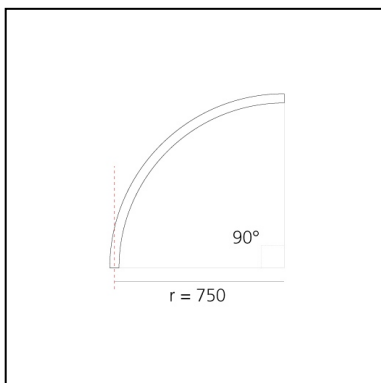

A.24 - Suspension Diffused Emission - Curved Elements - R=750mm - $\alpha=90^\circ$ - 2700K - Brushed Copper

Carlotta de Bevilacqua

IP20    Dimmerable: 

LUMINAIRE

- Watt: **33W**
- Delivered lumens output: **2694lm**
- CCT: **2700K**
- Efficiency: **60%**
- Efficacy: **81.64lm/W**
- CRI: **80**

DIMENSIONS

- Width: **cm 2.7**
- Recessed depth: **cm 5.4**

SOURCES INCLUDED

- Category: **Led**
- Number: **1**
- Watt: **34W**
- Color temperature (K): **2700K**
- Color Tolerance: **MacAdam 2SDCM**
- Service Life: **L70 (6K) 50000h**