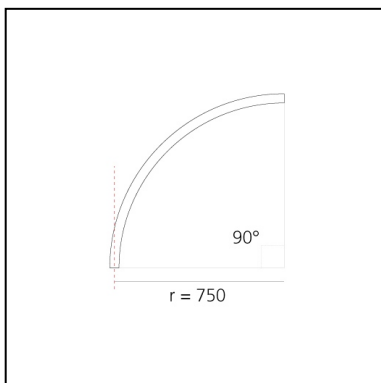

## LUMINAIRE

- Watt: **33W**
- Delivered lumens output: **2694lm**
- CCT: **2700K**
- Efficiency: **60%**
- Efficacy: **81.64lm/W**
- CRI: **80**

## DIMENSIONS

- Width: **cm 2.7**
- Recessed depth: **cm 5.4**