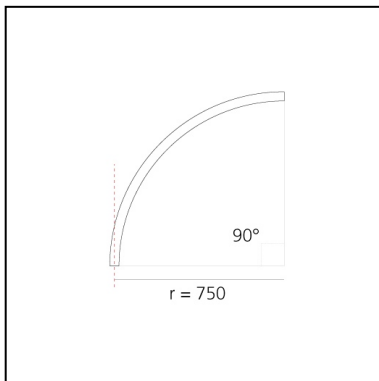

A.24 - Suspension Diffused Emission - Curved Elements - R=750mm - $\alpha=90^\circ$ - 2700K - White

Carlotta de Bevilacqua

IP20    Dimmerable: 

LUMINAIRE

- Watt: **33W**
- Delivered lumens output: **2694lm**
- CCT: **2700K**
- Efficiency: **60%**
- Efficacy: **81.64lm/W**
- CRI: **80**

DIMENSIONS

- Width: **cm 2.7**
- Recessed depth: **cm 5.4**

SOURCES INCLUDED

- Category: **Led**
- Number: **1**
- Watt: **34W**
- Color temperature (K): **2700K**
- Color Tolerance: **MacAdam 2SDCM**
- Service Life: **L70 (6K) 50000h**