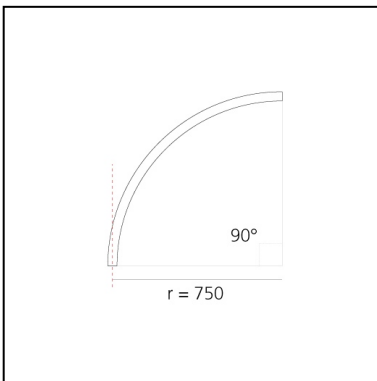

A.24 - Suspension Diffused Emission - Curved Elements - R=750mm - $\alpha=90^\circ$ - 3000K - Black

Carlotta de Bevilacqua

IP20    Dimmerable: 

LUMINAIRE

- Watt: **33W**
- Delivered lumens output: **2735lm**
- CCT: **3000K**
- Efficiency: **60%**
- Efficacy: **82.87lm/W**
- CRI: **80**

DIMENSIONS

- Width: **cm 2.7**
- Recessed depth: **cm 5.4**

SOURCES INCLUDED

- Category: **Led**
- Number: **1**
- Watt: **33W**
- Color temperature (K): **3000K**
- Color Tolerance: **MacAdam 2SDCM**
- Service Life: **L70 (6K) 50000h**