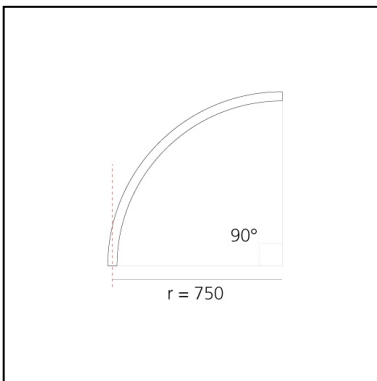

A.24 - Suspension Diffused Emission - Curved Elements - R=750mm - $\alpha=90^\circ$ - 3000K - Brushed Bronze

Carlotta de Bevilacqua

IP20    Dimmerable: 

LUMINAIRE

- Watt: **33W**
- Delivered lumens output: **2735lm**
- CCT: **3000K**
- Efficiency: **60%**
- Efficacy: **82.87lm/W**
- CRI: **80**

DIMENSIONS

- Width: **cm 2.7**
- Recessed depth: **cm 5.4**

SOURCES INCLUDED

- Category: **Led**
- Number: **1**
- Watt: **33W**
- Color temperature (K): **3000K**
- Color Tolerance: **MacAdam 2SDCM**
- Service Life: **L70 (6K) 50000h**