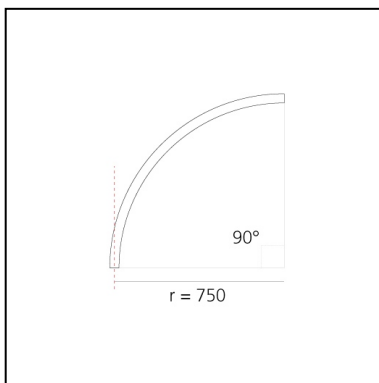

A.24 - Suspension Diffused Emission - Curved Elements - R=750mm - $\alpha=90^\circ$ - 3000K - Brushed Silver

Carlotta de Bevilacqua

IP20    Dimmerable: 

LUMINAIRE

- Watt: **33W**
- Delivered lumens output: **2735lm**
- CCT: **3000K**
- Efficiency: **60%**
- Efficacy: **82.87lm/W**
- CRI: **80**

DIMENSIONS

- Width: **cm 2.7**
- Recessed depth: **cm 5.4**

SOURCES INCLUDED

- Category: **Led**
- Number: **1**
- Watt: **33W**
- Color temperature (K): **3000K**
- Color Tolerance: **MacAdam 2SDCM**
- Service Life: **L70 (6K) 50000h**