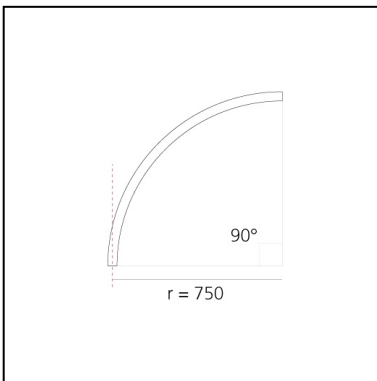

A.24 - Suspension Diffused Emission - Curved Elements - R=750mm - $\alpha=90^\circ$ - 3000K - White

Carlotta de Bevilacqua

IP20    Dimmerable: 

LUMINAIRE

- Watt: **33W**
- Delivered lumens output: **2735lm**
- CCT: **3000K**
- Efficiency: **60%**
- Efficacy: **82.87lm/W**
- CRI: **80**

DIMENSIONS

- Width: **cm 2.7**
- Recessed depth: **cm 5.4**

SOURCES INCLUDED

- Category: **Led**
- Number: **1**
- Watt: **33W**
- Color temperature (K): **3000K**
- Color Tolerance: **MacAdam 2SDCM**
- Service Life: **L70 (6K) 50000h**