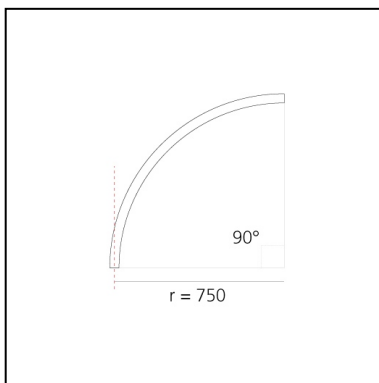

## LUMINAIRE

- Watt: **33W**
- Delivered lumens output: **2857lm**
- CCT: **4000K**
- Efficiency: **60%**
- Efficacy: **86.58lm/W**
- CRI: **80**

## DIMENSIONS

- Width: **cm 2.7**
- Recessed depth: **cm 5.4**