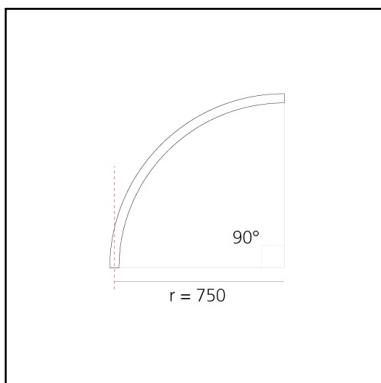

A.24 - Suspension Diffused Emission - Curved Elements - R=750mm - $\alpha=90^\circ$ - 4000K - Brushed Bronze

Carlotta de Bevilacqua

IP20     Dimmerable: 

LUMINAIRE

- Watt: **33W**
- Delivered lumens output: **2857lm**
- CCT: **4000K**
- Efficiency: **60%**
- Efficacy: **86.58lm/W**
- CRI: **80**

DIMENSIONS

- Width: **cm 2.7**
- Recessed depth: **cm 5.4**

SOURCES INCLUDED

- Category: **Led**
- Number: **1**
- Watt: **33W**
- Color temperature (K): **4000K**
- CRI: **80**
- Color Tolerance: **MacAdam 2SDCM**
- Service Life: **L70 (6K) 50000h**