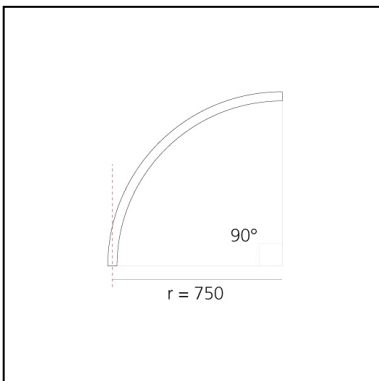

A.24 - Suspension Diffused Emission - Curved Elements - R=750mm - $\alpha=90^\circ$ - 4000K - Brushed Copper

Carlotta de Bevilacqua

IP20    Dimmerable: 

LUMINAIRE

- Watt: **33W**
- Delivered lumens output: **2857lm**
- CCT: **4000K**
- Efficiency: **60%**
- Efficacy: **86.58lm/W**
- CRI: **80**

DIMENSIONS

- Width: **cm 2.7**
- Recessed depth: **cm 5.4**

SOURCES INCLUDED

- Category: **Led**
- Number: **1**
- Watt: **33W**
- Color temperature (K): **4000K**
- CRI: **80**
- Color Tolerance: **MacAdam 2SDCM**
- Service Life: **L70 (6K) 50000h**