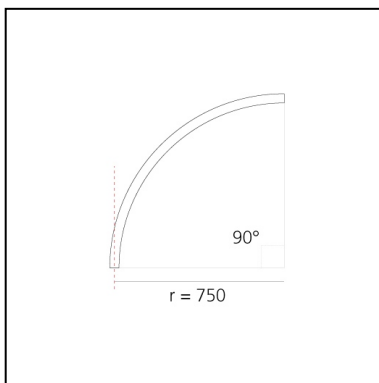

A.24 - Suspension Diffused Emission - Curved Elements - R=750mm - $\alpha=90^\circ$ - 4000K - Brushed Silver

Carlotta de Bevilacqua

IP20    Dimmerable: 

LUMINAIRE

- Watt: **33W**
- Delivered lumens output: **2857lm**
- CCT: **4000K**
- Efficiency: **60%**
- Efficacy: **86.58lm/W**
- CRI: **80**

DIMENSIONS

- Width: **cm 2.7**
- Recessed depth: **cm 5.4**

SOURCES INCLUDED

- Category: **Led**
- Number: **1**
- Watt: **33W**
- Color temperature (K): **4000K**
- CRI: **80**
- Color Tolerance: **MacAdam 2SDCM**
- Service Life: **L70 (6K) 50000h**