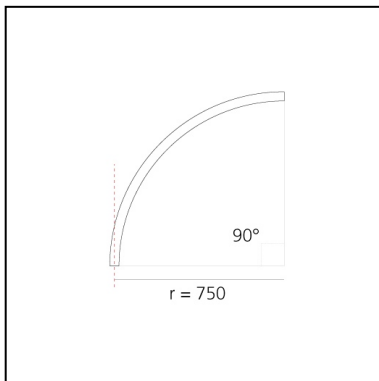

## LUMINAIRE

- Watt: **33W**
- Delivered lumens output: **2857lm**
- CCT: **4000K**
- Efficiency: **60%**
- Efficacy: **86.58lm/W**
- CRI: **80**

## DIMENSIONS

- Width: **cm 2.7**
- Recessed depth: **cm 5.4**