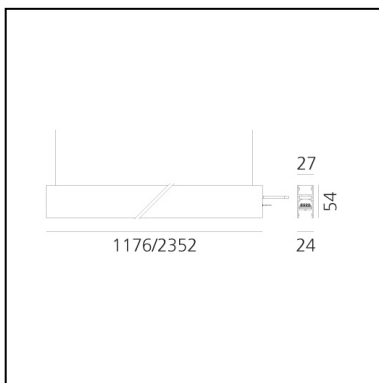

A.24 - Suspension Diffused Emission - Track - Direct Emission - 1176mm - 2700K - Black

Carlotta de Bevilacqua

IP20    Dimmerable: 

LUMINAIRE

- Watt: **33W**
- Delivered lumens output: **2841lm**
- CCT: **2700K**
- Efficiency: **64%**
- Efficacy: **86.10lm/W**
- CRI: **80**

DIMENSIONS

- Length: **cm 117.6**
- Width: **cm 2.7**
- Recessed depth: **cm 5.4**
- Weight: **cm 1.7**

SOURCES INCLUDED

- Category: **Led**
- Number: **1**
- Watt: **33W**
- Color temperature (K): **2700K**
- Color Tolerance: **MacAdam 2SDCM**
- Service Life: **L70 (6K) 50000h**