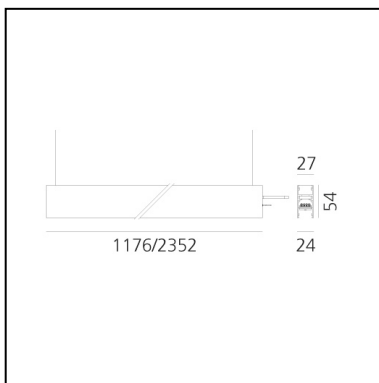

# A.24 - Suspension Diffused Emission - Track - Direct Emission - 1176mm - 2700K - Brushed Bronze

Carlotta de Bevilacqua

IP20    Dimmerable: 

## LUMINAIRE

- Watt: **33W**
- Delivered lumens output: **2841lm**
- CCT: **2700K**
- Efficiency: **64%**
- Efficacy: **86.10lm/W**
- CRI: **80**

## DIMENSIONS

- Length: **cm 117.6**
- Width: **cm 2.7**
- Recessed depth: **cm 5.4**
- Weight: **cm 1.7**