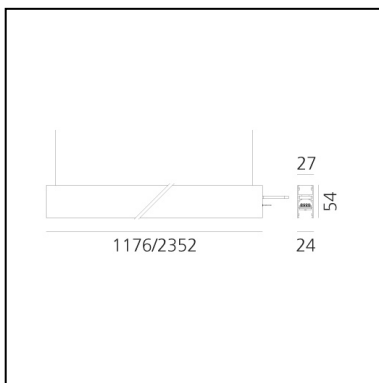

# A.24 - Suspension Diffused Emission - Track - Direct Emission - 1176mm - 2700K - Brushed Copper

Carlotta de Bevilacqua

IP20    Dimmerable: 

## LUMINAIRE

- Watt: **33W**
- Delivered lumens output: **2841lm**
- CCT: **2700K**
- Efficiency: **64%**
- Efficacy: **86.10lm/W**
- CRI: **80**

## DIMENSIONS

- Length: **cm 117.6**
- Width: **cm 2.7**
- Recessed depth: **cm 5.4**
- Weight: **cm 1.7**