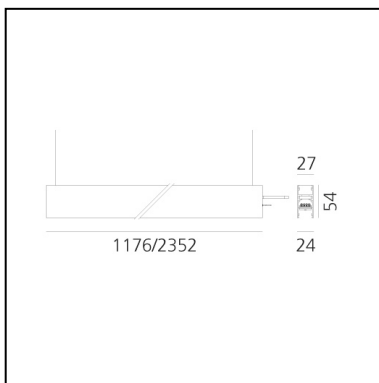

A.24 - Suspension Diffused Emission - Track - Direct Emission - 1176mm - 2700K - Brushed Silver

Carlotta de Bevilacqua

IP20    Dimmerable: 

LUMINAIRE

- Watt: **33W**
- Delivered lumens output: **2841lm**
- CCT: **2700K**
- Efficiency: **64%**
- Efficacy: **86.10lm/W**
- CRI: **80**

DIMENSIONS

- Length: **cm 117.6**
- Width: **cm 2.7**
- Recessed depth: **cm 5.4**
- Weight: **cm 1.7**

SOURCES INCLUDED

- Category: **Led**
- Number: **1**
- Watt: **33W**
- Color temperature (K): **2700K**
- Color Tolerance: **MacAdam 2SDCM**
- Service Life: **L70 (6K) 50000h**