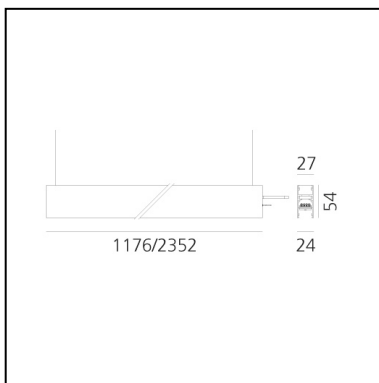

A.24 - Suspension Diffused Emission - Track - Direct Emission - 1176mm - 2700K - White

Carlotta de Bevilacqua

IP20    Dimmerable: 

LUMINAIRE

- Watt: **33W**
- Delivered lumens output: **2841lm**
- CCT: **2700K**
- Efficiency: **64%**
- Efficacy: **86.10lm/W**
- CRI: **80**

DIMENSIONS

- Length: **cm 117.6**
- Width: **cm 2.7**
- Recessed depth: **cm 5.4**
- Weight: **cm 1.7**

SOURCES INCLUDED

- Category: **Led**
- Number: **1**
- Watt: **33W**
- Color temperature (K): **2700K**
- Color Tolerance: **MacAdam 2SDCM**
- Service Life: **L70 (6K) 50000h**