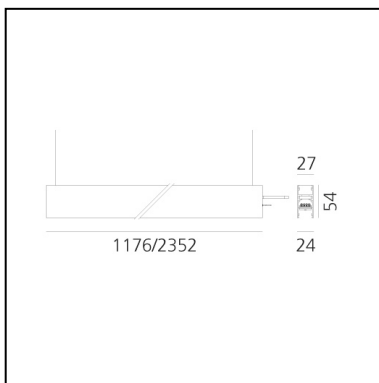

## LUMINAIRE

- Watt: **33W**
- Delivered lumens output: **2884lm**
- CCT: **3000K**
- Efficiency: **64%**
- Efficacy: **87.41lm/W**
- CRI: **80**

## DIMENSIONS

- Length: **cm 117.6**
- Width: **cm 2.7**
- Recessed depth: **cm 5.4**
- Weight: **cm 1.7**