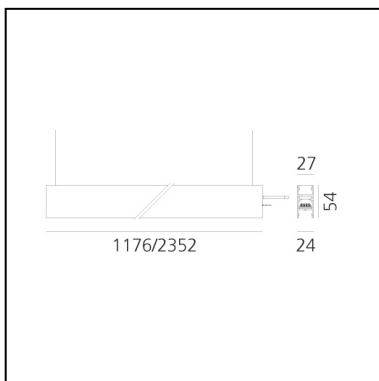

A.24 - Suspension Diffused Emission - Track - Direct Emission - 1176mm - 3000K - Brushed Bronze

Carlotta de Bevilacqua

IP20    Dimmerable: 

LUMINAIRE

- Watt: **33W**
- Delivered lumens output: **2884lm**
- CCT: **3000K**
- Efficiency: **64%**
- Efficacy: **87.41lm/W**
- CRI: **80**

DIMENSIONS

- Length: **cm 117.6**
- Width: **cm 2.7**
- Recessed depth: **cm 5.4**
- Weight: **cm 1.7**

SOURCES INCLUDED

- Category: **Led**
- Number: **1**
- Watt: **33W**
- Color temperature (K): **3000K**
- Color Tolerance: **MacAdam 2SDCM**
- Service Life: **L70 (6K) 50000h**