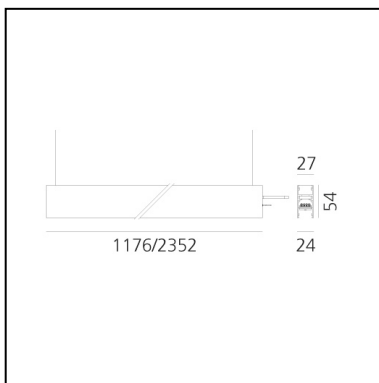

# A.24 - Suspension Diffused Emission - Track - Direct Emission - 1176mm - 3000K - Brushed Copper

Carlotta de Bevilacqua

IP20    Dimmerable: 

## LUMINAIRE

- Watt: **33W**
- Delivered lumens output: **2884lm**
- CCT: **3000K**
- Efficiency: **64%**
- Efficacy: **87.41lm/W**
- CRI: **80**

## DIMENSIONS

- Length: **cm 117.6**
- Width: **cm 2.7**
- Recessed depth: **cm 5.4**
- Weight: **cm 1.7**