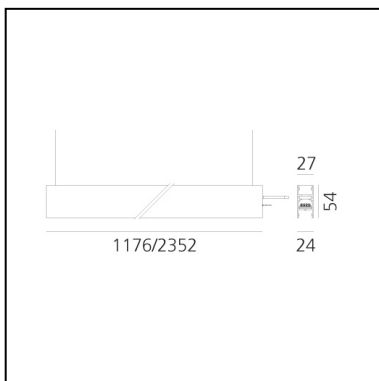

A.24 - Suspension Diffused Emission - Track - Direct Emission - 1176mm - 3000K - Brushed Silver

Carlotta de Bevilacqua

IP20    Dimmerable: 

LUMINAIRE

- Watt: **33W**
- Delivered lumens output: **2884lm**
- CCT: **3000K**
- Efficiency: **64%**
- Efficacy: **87.41lm/W**
- CRI: **80**

DIMENSIONS

- Length: **cm 117.6**
- Width: **cm 2.7**
- Recessed depth: **cm 5.4**
- Weight: **cm 1.7**

SOURCES INCLUDED

- Category: **Led**
- Number: **1**
- Watt: **33W**
- Color temperature (K): **3000K**
- Color Tolerance: **MacAdam 2SDCM**
- Service Life: **L70 (6K) 50000h**