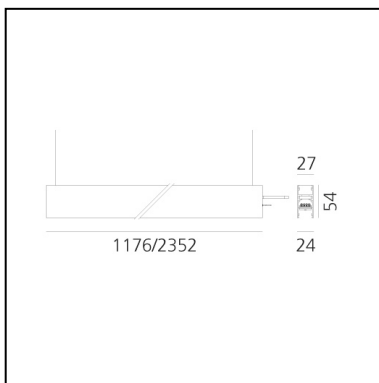

A.24 - Suspension Diffused Emission - Track - Direct Emission - 1176mm - 3000K - White

Carlotta de Bevilacqua

IP20    Dimmerable: 

LUMINAIRE

- Watt: **33W**
- Delivered lumens output: **2884lm**
- CCT: **3000K**
- Efficiency: **64%**
- Efficacy: **87.41lm/W**
- CRI: **80**

DIMENSIONS

- Length: **cm 117.6**
- Width: **cm 2.7**
- Recessed depth: **cm 5.4**
- Weight: **cm 1.7**

SOURCES INCLUDED

- Category: **Led**
- Number: **1**
- Watt: **33W**
- Color temperature (K): **3000K**
- Color Tolerance: **MacAdam 2SDCM**
- Service Life: **L70 (6K) 50000h**