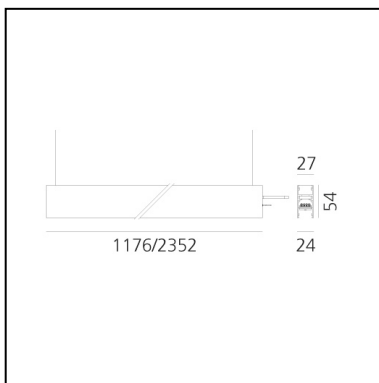

## LUMINAIRE

- Watt: **33W**
- Delivered lumens output: **3014lm**
- CCT: **4000K**
- Efficiency: **64%**
- Efficacy: **91.32lm/W**
- CRI: **80**

## DIMENSIONS

- Length: **cm 117.6**
- Width: **cm 2.7**
- Recessed depth: **cm 5.4**
- Weight: **cm 1.7**