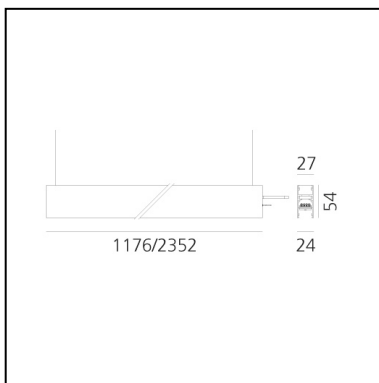

A.24 - Suspension Diffused Emission - Track - Direct Emission - 1176mm - 4000K - Brushed Bronze

Carlotta de Bevilacqua

IP20    Dimmerable: 

LUMINAIRE

- Watt: **33W**
- Delivered lumens output: **3014lm**
- CCT: **4000K**
- Efficiency: **64%**
- Efficacy: **91.32lm/W**
- CRI: **80**

DIMENSIONS

- Length: **cm 117.6**
- Width: **cm 2.7**
- Recessed depth: **cm 5.4**
- Weight: **cm 1.7**

SOURCES INCLUDED

- Category: **Led**
- Number: **1**
- Watt: **33W**
- Color temperature (K): **4000K**
- CRI: **80**
- Color Tolerance: **MacAdam 2SDCM**
- Service Life: **L70 (6K) 50000h**