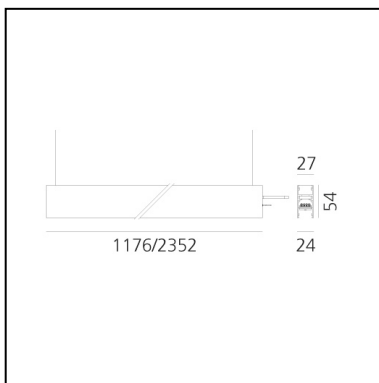

A.24 - Suspension Diffused Emission - Track - Direct Emission - 1176mm - 4000K - Brushed Copper

Carlotta de Bevilacqua

IP20    Dimmerable: 

LUMINAIRE

- Watt: **33W**
- Delivered lumens output: **3014lm**
- CCT: **4000K**
- Efficiency: **64%**
- Efficacy: **91.32lm/W**
- CRI: **80**

DIMENSIONS

- Length: **cm 117.6**
- Width: **cm 2.7**
- Recessed depth: **cm 5.4**
- Weight: **cm 1.7**

SOURCES INCLUDED

- Category: **Led**
- Number: **1**
- Watt: **33W**
- Color temperature (K): **4000K**
- CRI: **80**
- Color Tolerance: **MacAdam 2SDCM**
- Service Life: **L70 (6K) 50000h**