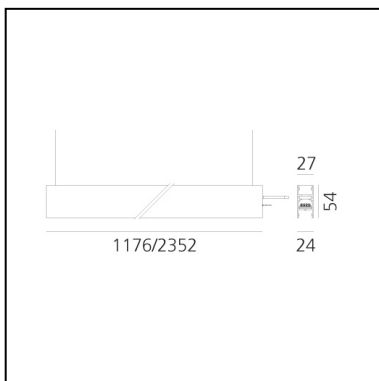

A.24 - Suspension Diffused Emission - Track - Direct Emission - 1176mm - 4000K - Brushed Silver

Carlotta de Bevilacqua

IP20    Dimmerable: 

LUMINAIRE

- Watt: **33W**
- Delivered lumens output: **3014lm**
- CCT: **4000K**
- Efficiency: **64%**
- Efficacy: **91.32lm/W**
- CRI: **80**

DIMENSIONS

- Length: **cm 117.6**
- Width: **cm 2.7**
- Recessed depth: **cm 5.4**
- Weight: **cm 1.7**

SOURCES INCLUDED

- Category: **Led**
- Number: **1**
- Watt: **33W**
- Color temperature (K): **4000K**
- CRI: **80**
- Color Tolerance: **MacAdam 2SDCM**
- Service Life: **L70 (6K) 50000h**