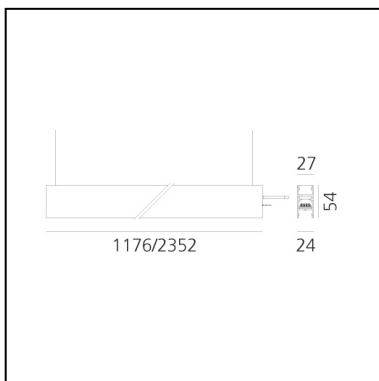

A.24 - Suspension Diffused Emission - Track - Direct Emission - 1176mm - 4000K - White

Carlotta de Bevilacqua

IP20    Dimmerable: 

LUMINAIRE

- Watt: **33W**
- Delivered lumens output: **3014lm**
- CCT: **4000K**
- Efficiency: **64%**
- Efficacy: **91.32lm/W**
- CRI: **80**

DIMENSIONS

- Length: **cm 117.6**
- Width: **cm 2.7**
- Recessed depth: **cm 5.4**
- Weight: **cm 1.7**

SOURCES INCLUDED

- Category: **Led**
- Number: **1**
- Watt: **33W**
- Color temperature (K): **4000K**
- CRI: **80**
- Color Tolerance: **MacAdam 2SDCM**
- Service Life: **L70 (6K) 50000h**