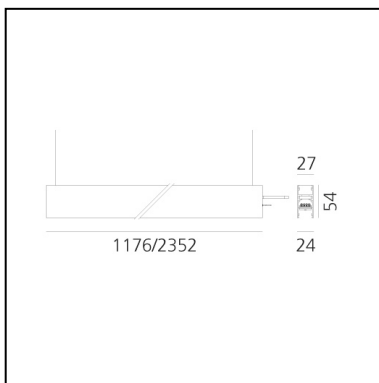

A.24 - Suspension Diffused Emission - Track - Direct Emission - 2352mm - 2700K - Black

Carlotta de Bevilacqua

IP20    Dimmerable: 

LUMINAIRE

- Watt: **66W**
- Delivered lumens output: **5683lm**
- CCT: **2700K**
- Efficiency: **64%**
- Efficacy: **86.10lm/W**
- CRI: **80**

DIMENSIONS

- Length: **cm 235.2**
- Width: **cm 2.7**
- Recessed depth: **cm 5.4**
- Weight: **cm 2.7**

SOURCES INCLUDED

- Category: **Led**
- Number: **1**
- Watt: **66W**
- Color temperature (K): **2700K**
- Color Tolerance: **MacAdam 2SDCM**
- Service Life: **L70 (6K) 50000h**