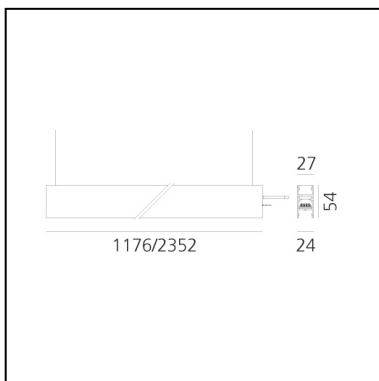

# A.24 - Suspension Diffused Emission - Track - Direct Emission - 2352mm - 2700K - Brushed Bronze

Carlotta de Bevilacqua

IP20    Dimmerable: 

## LUMINAIRE

- Watt: **66W**
- Delivered lumens output: **5683lm**
- CCT: **2700K**
- Efficiency: **64%**
- Efficacy: **86.10lm/W**
- CRI: **80**

## DIMENSIONS

- Length: **cm 235.2**
- Width: **cm 2.7**
- Recessed depth: **cm 5.4**
- Weight: **cm 2.7**